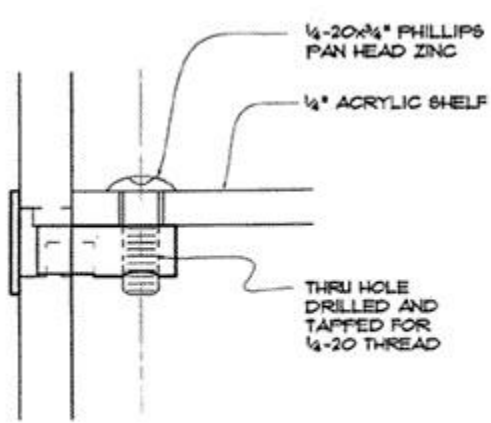

CENTER CLIPS ARE USED FOR ALL REQUIRED 1/4" SHELVING

\* FASTENERS CAN BE USED WITH 1/4" OR 3/8" VERTICAL PANELS AND BACKS.

CLEAR CENTER CLIP

CLEAR END CLIP

CENTER CLIPS ARE USED FOR ALL REQUIRED SHELVING

\* FASTENERS CAN BE USED WITH 1/4" OR 3/8" VERTICAL PANELS AND BACKS.

CLEAR CENTER CLIP

CLEAR END CLIP