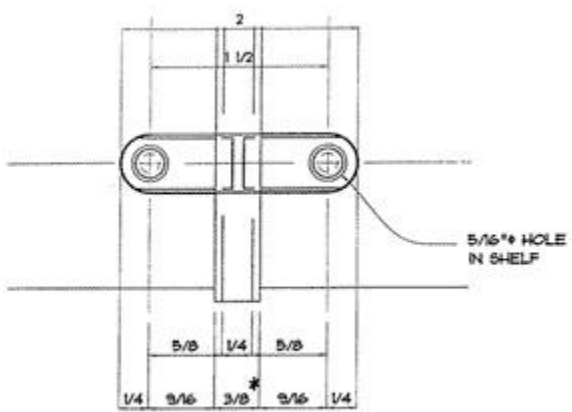

CENTER CLIPS ARE USED FOR ALL REQUIRED 1/4" SHELVING

\* FASTENERS CAN BE USED WITH 1/4" OR 3/8" VERTICAL PANELS AND BACKS.

CLEAR CENTER CLIP

CLEAR END CLIP

CENTER CLIPS ARE USED FOR ALL REQUIRED SHELVING

\* FASTENERS CAN BE USED WITH 1/4" OR 3/8" VERTICAL PANELS AND BACKS.

CLEAR CENTER CLIP

CLEAR END CLIP