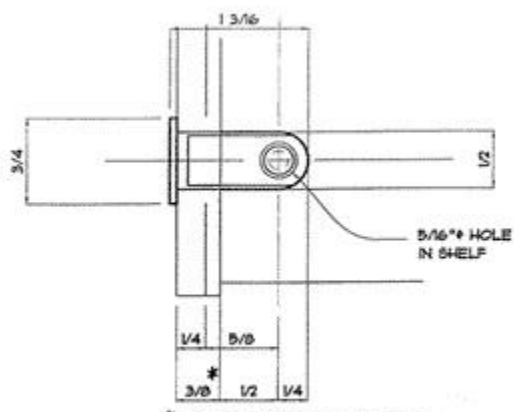

CENTER CLIPS ARE USED FOR ALL REQUIRED 1/4" SHELVING

\* FASTENERS CAN BE USED WITH 1/4" OR 3/8" VERTICAL PANELS AND BACKS.

CLEAR CENTER CLIP

CLEAR END CLIP

CENTER CLIPS ARE USED FOR ALL REQUIRED SHELVING

\* FASTENERS CAN BE USED WITH 1/4" OR 3/8" VERTICAL PANELS AND BACKS.

CLEAR CENTER CLIP

CLEAR END CLIP