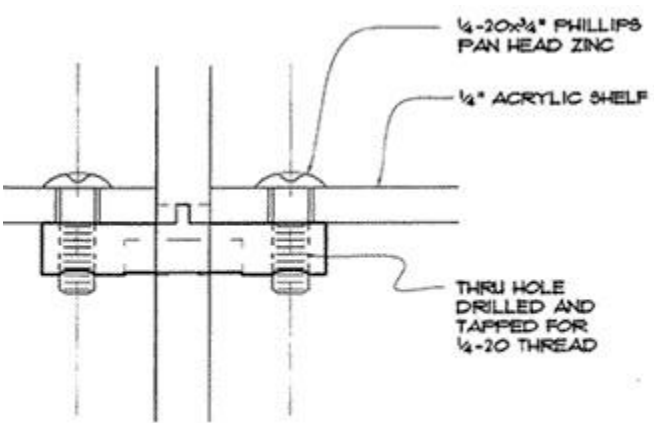

CENTER CLIPS ARE USED FOR ALL REQUIRED 1/4" SHELVING

\* FASTENERS CAN BE USED WITH 1/4" OR 3/8" VERTICAL PANELS AND BACKS.

CLEAR CENTER CLIP

CLEAR END CLIP

CENTER CLIPS ARE USED FOR ALL REQUIRED SHELVING

\* FASTENERS CAN BE USED WITH 1/4" OR 3/8" VERTICAL PANELS AND BACKS.

CLEAR CENTER CLIP

CLEAR END CLIP